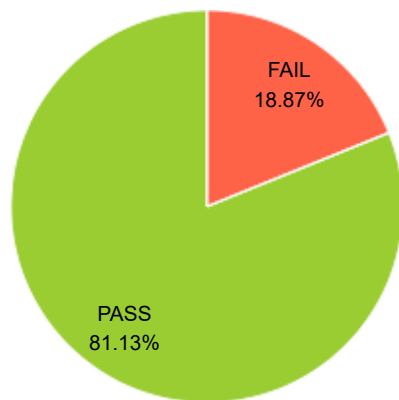

Requests Summary

Statistics

Requests	Executions			Response Times (ms)							
	Label	#Samples	FAIL	Error %	Average	Min	Max	Median	90th pct	95th pct	99th pct
Total	12230	2308	18.87%	3271.24	0	62562	1541.50	10738.50	14165.35	22658.41	
About Us	950	416	43.79%	764.15	0	21988	101.50	1198.00	6757.65	11430.89	
Contact-us	944	174	18.43%	2514.99	0	23605	147.00	8201.50	10813.00	16925.95	
faqs	948	164	17.30%	2857.77	0	35800	165.00	8616.00	10942.35	20818.76	
Home page	956	9	0.94%	9096.34	457	62562	4582.50	20564.60	26763.55	54234.52	
How-it-works	948	319	33.65%	1985.66	0	35315	112.00	8807.40	11761.45	18495.91	
MAS-Blog Page	426	13	3.05%	1917.69	163	6220	1757.50	2351.80	2859.45	5406.32	
MAS-ebook Page	758	250	32.98%	5961.85	0	23689	1950.00	14983.00	16363.85	20847.72	
MAS-Home Page	819	356	43.47%	1961.76	0	26810	1613.00	3741.00	8730.00	17830.40	
MAS-Login Page	936	117	12.50%	6421.08	237	40040	5218.00	14153.60	15970.70	21791.14