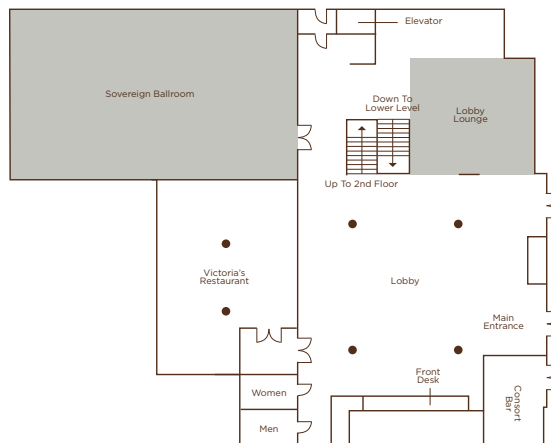

THE OMNI KING EDWARD HOTEL MEETING SPACE

LOWER LEVEL

LOBBY LEVEL

SECOND LEVEL

17TH FLOOR