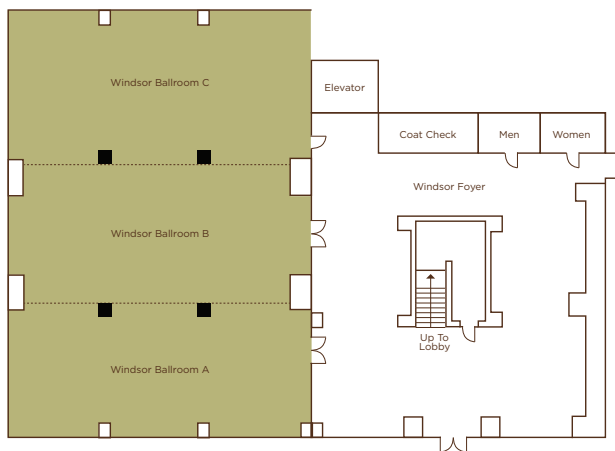

THE OMNI KING EDWARD HOTEL MEETING SPACE

LOWER LEVEL

LOBBY LEVEL

SECOND LEVEL

17TH FLOOR